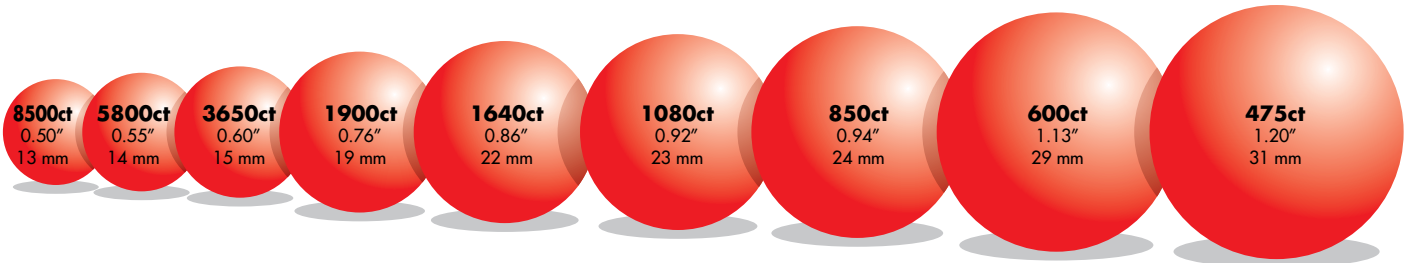

**POLAR MINTS**

**9900 ct.**  
**Item**  
**#2998**  
**Ship Wt.**  
**26.00 lbs**

**BOO-BOO BYTES**

**22000 ct.**  
**Item**  
**#22200**  
**Ship Wt.**  
**32.97 lbs**

**ASSORTED**

**9900 ct.**  
**Item**  
**#92099**  
**Ship Wt.**  
**26.00 lbs**

**ORIGINAL 1928**

**9900 ct.**  
**Item**  
**#2095**  
**Ship Wt.**  
**26.00 lbs**

## ASSORTED FRUIT SIZES 8 Flavors

Count	Item	Ship Wt.
475 ct.	#91005	18.90 lbs
600 ct.	#91006	20.20 lbs
850 ct.	#91008	17.24 lbs
1080 ct.	#91010	17.67 lbs
1640 ct.	#1017	22.00 lbs
1900 ct.	#1018	18.22 lbs
3650 ct.	#1036	19.00 lbs
4300 ct.	#1043	22.20 lbs
5800 ct.	#91058	23.30 lbs
8500 ct.	#1085	23.82 lbs