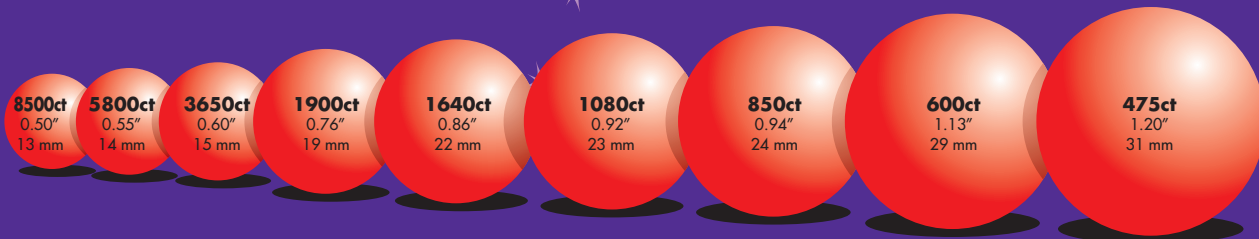

9900 ct.
Item #2199
Ship Wt. 26.00 lbs

Polar Mints

9900 ct.
Item #2998
Ship Wt. 26.00 lbs

Boo-Boo Bytes

22000 ct.
Item #22200
Ship Wt. 32.97 lbs

Assorted

9900 ct.
Item #92099
Ship Wt. 26.00 lbs

Original 1928

9900 ct.
Item #2095
Ship Wt. 26.00 lbs

Assorted Fruit Sizes 8 Flavors

Count	Item	Ship Weight
475 ct.	#91005	18.90 lbs
600 ct.	#91006	20.20 lbs
850 ct.	#91008	17.24 lbs
1080 ct.	#91010	17.67 lbs
1640 ct.	#1017	22.00 lbs
1900 ct.	#1018	18.22 lbs
3650 ct.	#1036	19.00 lbs
4300 ct.	#1043	22.20 lbs
5800 ct.	#91058	23.30 lbs
8500 ct.	#1085	23.82 lbs